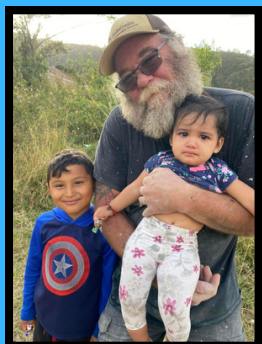

## THE TEAM

These are the men and women that made this mission trip and building up of the church in Dani possible. From every single walk of life we came together for the glory of God. This was not an easy feat in the least but we serve a mighty God and go where we are called.

## OUR BRIDGE

This young man named Oliver Alfredo took the time to become our "bridge" in our language barrier. Through his willingness and commitment we were able to reach out to this woman. Oliver made the trip to where she obtained her water and carried it for her the entire way back to her village all while sharing the Gospel and fellow shipping with her. We are so incredibly thankful for this man.

## THE CHILDREN

After some conversation with their Father and convincing with candy, we were able to meet these beautiful children. We had the opportunity to spend some time with them and tell them about the goodness of God. "The Spirit Himself testifies with our spirit that we are children of God". Rom. 8:16